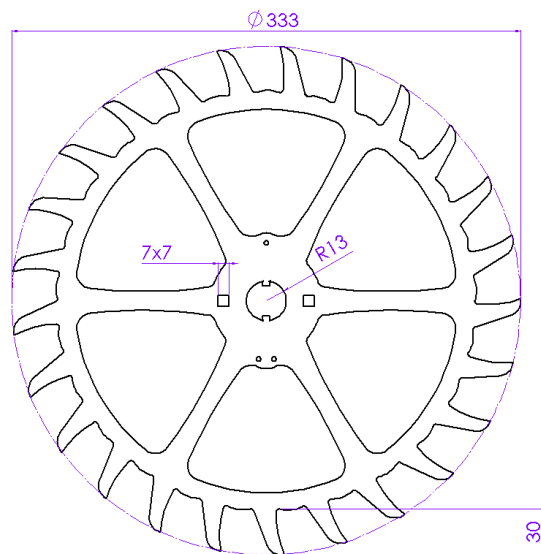

Feldklasse

Spare parts list

Pacorel since year of construction 2021

DULKS ABRAH Damm since year of construction 2019

1. Serrated disks

With clamp	ABH5M01
Without clamp	ABH5B01

With clamp	ABH5M23
Without clamp	ABH5B02

2. Rotating blades

Left blade
Rotates left beside
the plant.

Right blade
Rotates right
beside the plant.

55 mm left		55 mm right
ABH5M04	With clamp	ABH5M03
ABH5B04	Without clamp	ABH5B03

45 mm left		45 mm right
ABH5M06	With clamp	ABH5M05
ABH5B06	Without clamp	ABH5B05

22 mm left	
ABH5M08	With clamp
ABH5B08	Without clamp

3. Tool clamp

With truss-head screws	ABH5M26
Without truss-head screws	ABH5K01

Feldklasse GmbH

Rudolf-Diesel-Straße 12

40670 Meerbusch

Büro (Bestellung Ersatzteile): +49 (0)2159 821 87 01