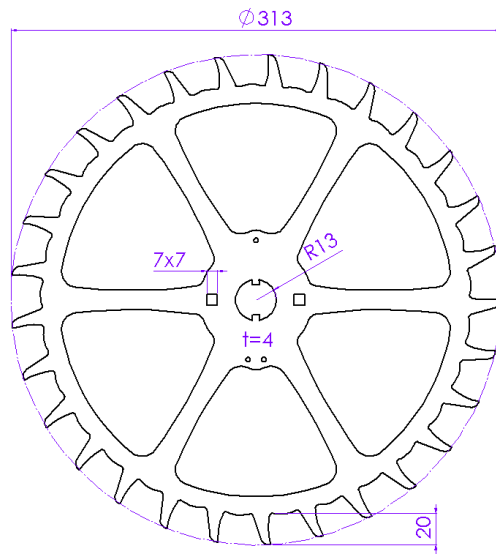

Feldklasse

Spare parts list

Pacorel since year of construction 2021

DULKS ABRAH Damm since year of construction 2019

1. Serrated disks

With clamp	ABH5M01
Without clamp	ABH5B01

With clamp	ABH5M23
Without clamp	ABH5B02

2. Rotating blades

Left blade
Rotates left beside
the plant.

Right blade
Rotates right
beside the plant.

55 mm left		55 mm right
ABH5M04	With clamp	ABH5M03
ABH5B04	Without clamp	ABH5B03

45 mm left		45 mm right
ABH5M06	With clamp	ABH5M05
ABH5B06	Without clamp	ABH5B05

22 mm left	
ABH5M08	With clamp
ABH5B08	Without clamp

3. Tool clamp

With truss-head screws	ABH5M26
Without truss-head screws	ABH5K01

Feldklasse GmbH

Rudolf-Diesel-Straße 12

40670 Meerbusch

Büro (Bestellung Ersatzteile): +49 (0)2159 821 87 01