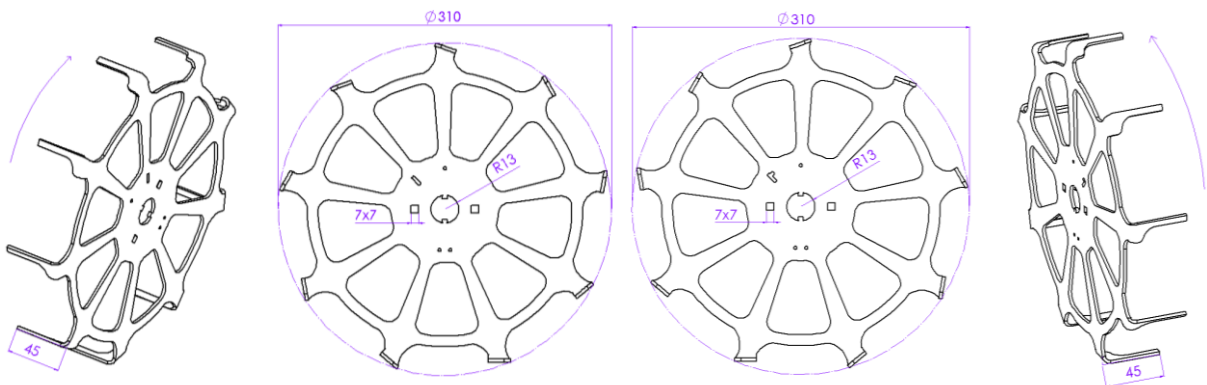

Feldklasse

Spare parts list

Pacorel since year of construction 2021

DULKS ABRAH Damm since year of construction 2019

1. Serrated disks

With clamp	ABH5M01
Without clamp	ABH5B01

With clamp	ABH5M23
Without clamp	ABH5B02

2. Rotating blades

Left blade
Rotates left beside
the plant.

Right blade
Rotates right
beside the plant.

55 mm left		55 mm right
ABH5M04	With clamp	ABH5M03
ABH5B04	Without clamp	ABH5B03

45 mm left		45 mm right
ABH5M06	With clamp	ABH5M05
ABH5B06	Without clamp	ABH5B05

22 mm left	
ABH5M08	With clamp
ABH5B08	Without clamp

3. Tool clamp

With truss-head screws	ABH5M26
Without truss-head screws	ABH5K01

Feldklasse GmbH

Rudolf-Diesel-Straße 12

40670 Meerbusch

Büro (Bestellung Ersatzteile): +49 (0)2159 821 87 01