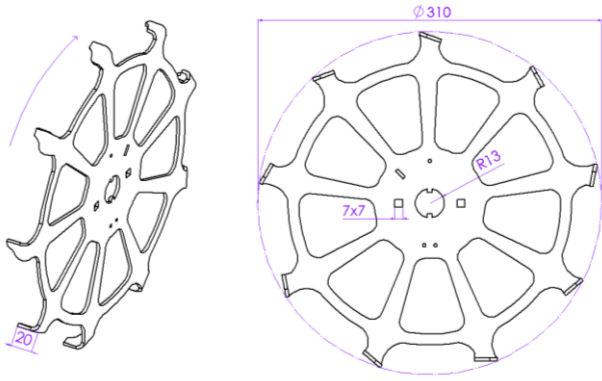

2. Rotating blades

Left blade
Rotates left beside
the plant.

Right blade
Rotates right
beside the plant.

55 mm left		55 mm right
ABH5M04	With clamp	ABH5M03
ABH5B04	Without clamp	ABH5B03

45 mm left		45 mm right
ABH5M06	With clamp	ABH5M05
ABH5B06	Without clamp	ABH5B05

22 mm left	
ABH5M08	With clamp
ABH5B08	Without clamp

3. Tool clamp

With truss-head screws	ABH5M26
Without truss-head screws	ABH5K01

Feldklasse GmbH

Rudolf-Diesel-Straße 12

40670 Meerbusch

Büro (Bestellung Ersatzteile): +49 (0)2159 821 87 01