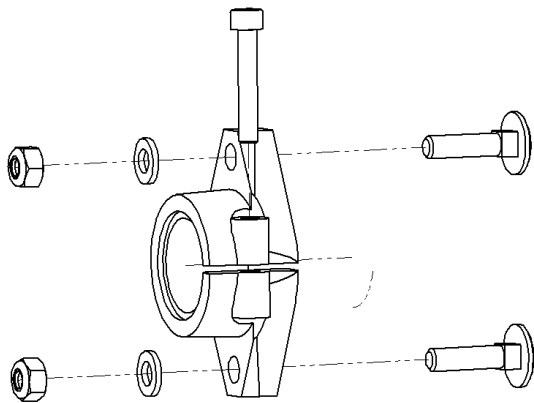

2. Rotating blades

Left blade
Rotates left beside
the plant.

Right blade
Rotates right
beside the plant.

55 mm left		55 mm right
ABH5M04	With clamp	ABH5M03
ABH5B04	Without clamp	ABH5B03

45 mm left		45 mm right
ABH5M06	With clamp	ABH5M05
ABH5B06	Without clamp	ABH5B05

22 mm left	
ABH5M08	With clamp
ABH5B08	Without clamp

3. Tool clamp

With truss-head screws	ABH5M26
Without truss-head screws	ABH5K01

Feldklasse GmbH

Rudolf-Diesel-Straße 12

40670 Meerbusch

Büro (Bestellung Ersatzteile): +49 (0)2159 821 87 01