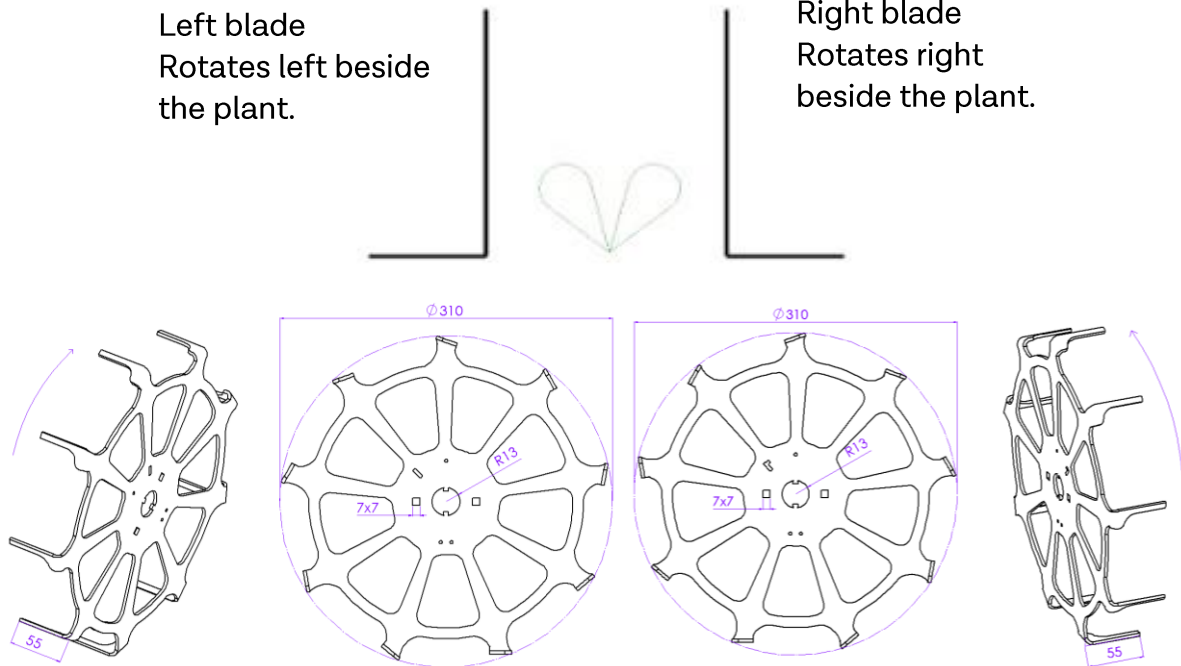

Feldklasse

Spare parts list

Pacorel since year of construction 2021

DULKS ABRAH Damm since year of construction 2019

1. Serrated disks

With clamp	ABH5M01
Without clamp	ABH5B01

With clamp	ABH5M23
Without clamp	ABH5B02

2. Rotating blades

Left blade
Rotates left beside
the plant.

Right blade
Rotates right
beside the plant.

55 mm left		55 mm right
ABH5M04	With clamp	ABH5M03
ABH5B04	Without clamp	ABH5B03

45 mm left		45 mm right
ABH5M06	With clamp	ABH5M05
ABH5B06	Without clamp	ABH5B05

22 mm left	
ABH5M08	With clamp
ABH5B08	Without clamp

3. Tool clamp

With truss-head screws	ABH5M26
Without truss-head screws	ABH5K01

Feldklasse GmbH

Rudolf-Diesel-Straße 12

40670 Meerbusch

Büro (Bestellung Ersatzteile): +49 (0)2159 821 87 01